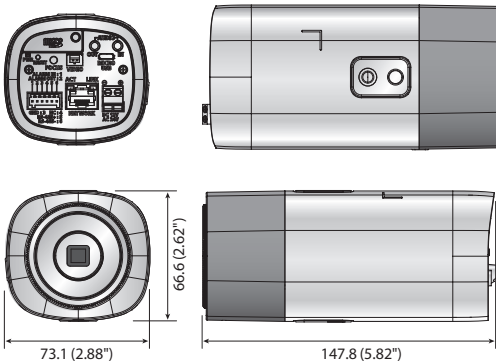

XNB-6005

2M Network Camera (extraLUX)

* Lens not included

Key Features

- extraLUX (world's best low light camera)
- Max. 2Megapixel (1920 x 1080) resolution
- 0.006 Lux@F1.2 (Color), 0.0006 Lux@F1.2 (B/W)
- Max. 60fps@all resolutions (H.265 / H.264)
- H.265, H.264, MJPEG codec Supported, Multiple streaming
- Day & Night (ICR), WDR (150dB), Defog
- Digital image stabilization with built-in Gyro sensor
- Loitering, Directional detection, Fog detection, Audio detection, Digital auto tracking, Sound classification, Tampering
- Motion detection, Handover
- SD / SDHC / SDXC memory slot (Max. 512GB)
- Hallway View, WiseStreamII Support
- LDC, PoE / 24V AC, 12V DC, Bi-directional audio Support

Dimensions

Unit : mm (inch)

Accessories (Optional)

SHB-4300H/4300H1/4300H2/4300HP

SHB-4200/4200H

STH-200

STB-400

STB-4150V